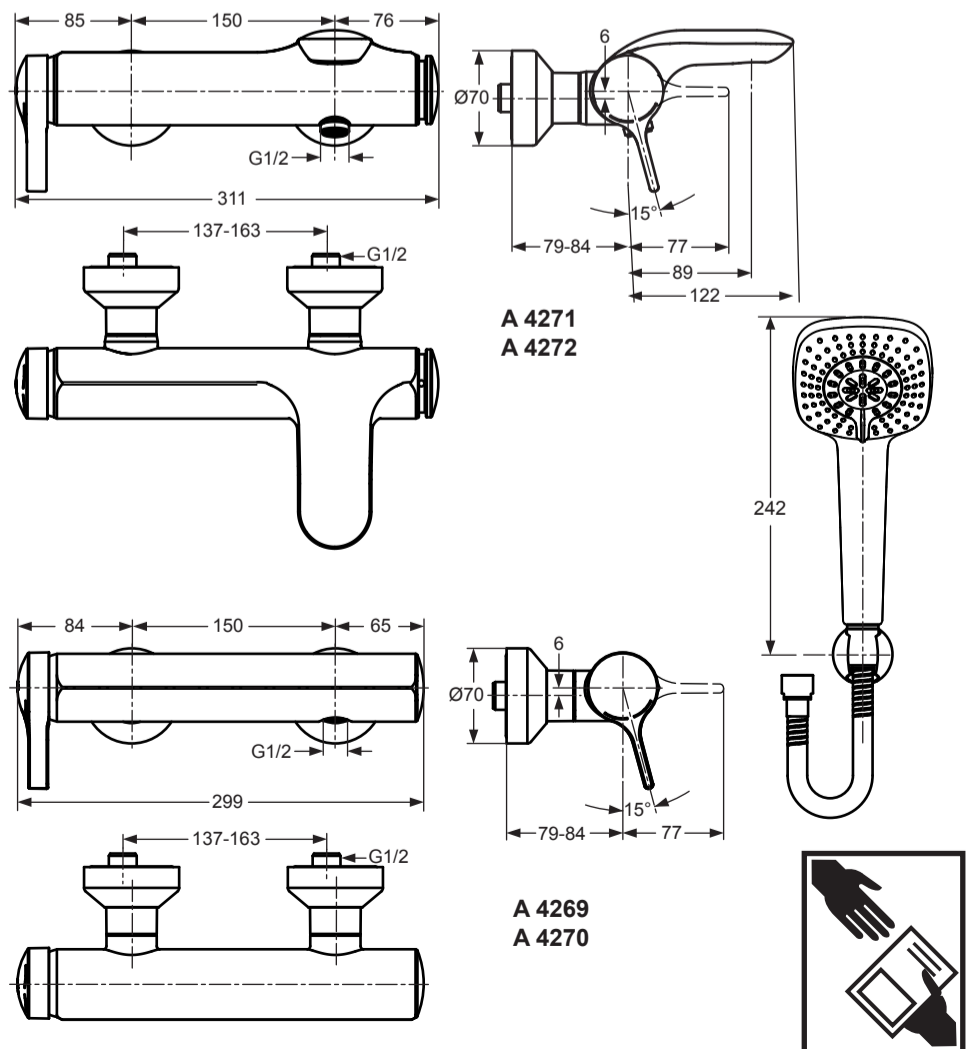

Ideal Standard International NV
Corporate Village - Gent Building
Da Vincilaan 2
1935 Zaventem
Belgium

www.idealstandardinternational.com