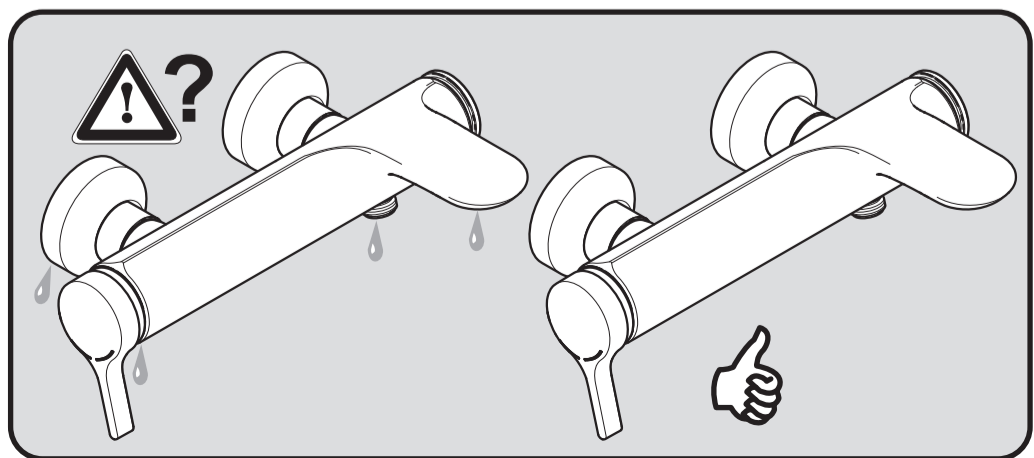

P bar	0,5	MAX. 10		5		Q (3 bar)
	T °C		MAX. 80		65		l/min
					40		20,5