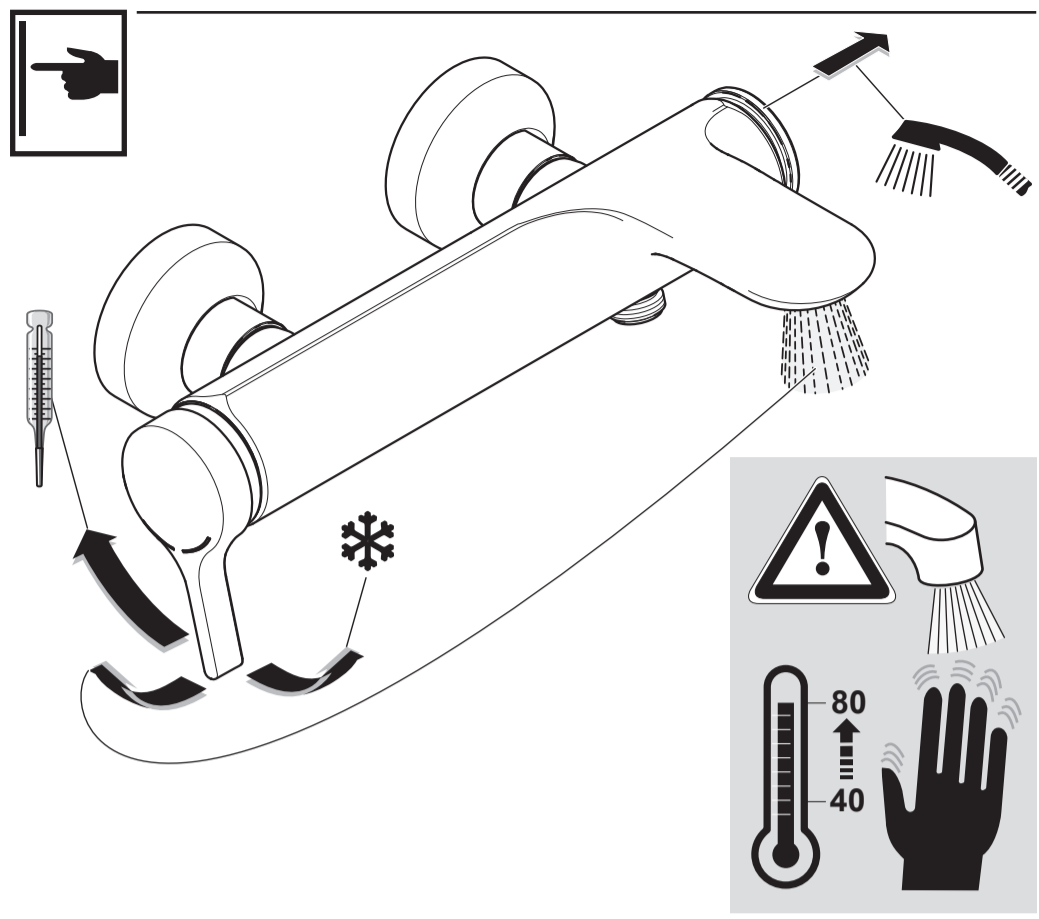

P bar	0,5	MAX. 10		5		Q (3 bar)
	T °C		MAX. 80		65		l/min
					40		20,5